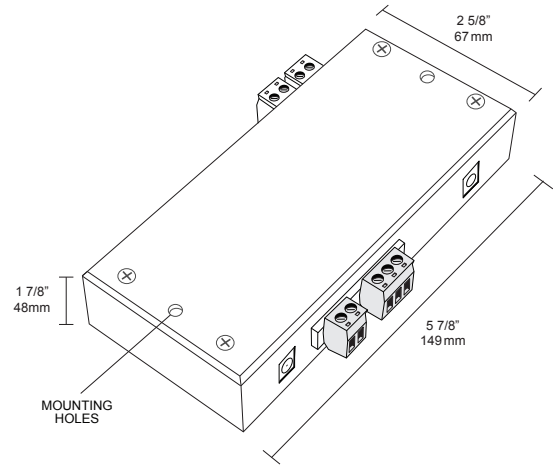

KEY FEATURES:

- 12VDC power supply
- RS-232 controlled playback of select music tracks
- RGB output for accent lighting
- A 'Lightening Channel" for thunderstorm effects
- 1/8" Stereo Connector line level output (industry standard connection)
- Speaker level output for driving small speakers
- Standard MicroSD card file storage
- Serial feedback
- Fully controllable with any automation system

BENEFITS:

- Pre-addressed for different varieties of ambiance
  - a) Rain
  - b) Summer Forrest
  - c) Beach Waves
  - d) Thunderstorm
- Built in single channel LED controller for lightning effect to match the thunderstorm soundtrack.
  (For use with Epic Star Panels)
- RS-232 controlled

The EPIC MELODY is a state of the art module that can trigger sound effects that synchronizes with the pre-programmed Rain, Summer Forest, Beach Waves, and Thunderstorm.

The EPIC MELODY can either perform in standalone mode, or with a RS232 protocol which can be controlled by a third party control system or by the EPIC's, proprietary wall control touch pad to produce sound effects on demand. RS232 controlled playback of select music tracks.

FRONT

BACK

ORDERING

MODEL

EPIC-Melody

EPIC Melody Controller

CAN BE USED IN CONJUNCTION WITH:

- Advanced RS232 Controller
- WiFi Interface
- IR Receiver
- EPIC Symphony
- Remote Momentary Switch

Epic Sky Technology

A Division of Impact Lighting, Inc.

2101 West Central Blvd. Orlando, Florida 32805 USA • Phone: 1.800.507.5714 • Email: sales@epicskytech.com

www.epicskytech.com