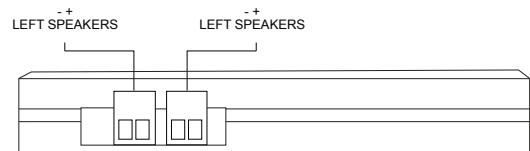

BACK

ORDERING

MODEL

EPIC-Melody

EPIC Melody Controller

CAN BE USED IN CONJUNCTION WITH:

- Advanced RS232 Controller
- WiFi Interface
- IR Receiver
- EPIC Symphony
- Remote Momentary Switch

Epic Sky Technology

A Division of Impact Lighting, Inc.

2101 West Central Blvd. Orlando, Florida 32805 USA • Phone: 1.800.507.5714 • Email: sales@epicskytech.com

www.epicskytech.com