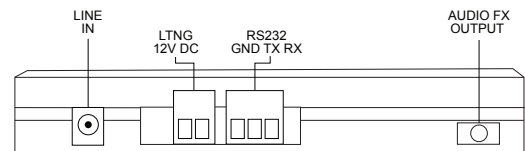

KEY FEATURES:

- 12VDC power supply
- RS-232 controlled playback of select music tracks
- RGB output for accent lighting
- A 'Lightening Channel" for thunderstorm effects
- 1/8" Stereo Connector line level output (industry standard connection)
- Speaker level output for driving small speakers
- Standard MicroSD card file storage
- Serial feedback
- Fully controllable with any automation system

BENEFITS:

- Pre-addressed for different varieties of ambiance
  - a) Rain
  - b) Summer Forrest
  - c) Beach Waves
  - d) Thunderstorm
- Built in single channel LED controller for lightning effect to match the thunderstorm soundtrack.
  (For use with Epic Star Panels)
- RS-232 controlled

The EPIC MELODY is a state of the art module that can trigger sound effects that synchronizes with the pre-programmed Rain, Summer Forest, Beach Waves, and Thunderstorm.

The EPIC MELODY can either perform in standalone mode, or with a RS232 protocol which can be controlled by a third party control system or by the EPIC's, proprietary wall control touch pad to produce sound effects on demand. RS232 controlled playback of select music tracks.

FRONT

BACK

ORDERING

MODEL

EPIC-Melody

EPIC Melody Controller

CAN BE USED IN CONJUNCTION WITH:

- Advanced RS232 Controller
- WiFi Interface
- IR Receiver
- EPIC Symphony
- Remote Momentary Switch

Epic Sky Technology

A Division of Impact Lighting, Inc.

2101 West Central Blvd. Orlando, Florida 32805 USA • Phone: 1.800.507.5714 • Email: sales@epicskytech.com

www.epicskytech.com