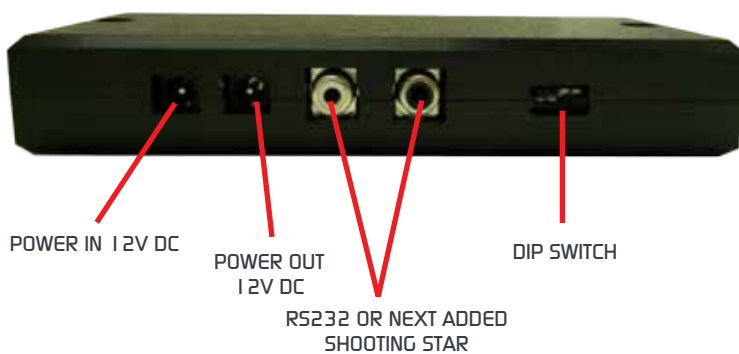

FIBER OPTIC STAR PANELS

STAR KITS

PRODUCT INTRODUCTION

The Twilight Kit™ is the newest technology in digital star lighting. Admiring the night sky can be even more enjoyable indoors with the use of Epic Sky Tech Panel™. This kit is designed to be a star kit or a custom effect kit.

SPECIFICATION:

PULSAR II:

FIBER OPTIC POINTS: 144, 250 up to 400 points

POWER: 12V DC

PULSAR MINI

FIBER OPTIC POINTS: 40, 100 up to 200 points

POWER: 12V DC

NOTE: You can daisy chain another kit for more fiber optic coverage. All kits come with sparkle effects, Please see below.

PULSAR LIGHTSOURCE MODE:

PROGRAM:	SWITCH 1	SWITCH 2	SWITCH 3	SWITCH 4	PROGRAM NUMBER
All Off	DOWN	DOWN	DOWN	DOWN	0
All on 50%	UP	DOWN	DOWN	DOWN	1
All on 25%	DOWN	DOWN	DOWN	DOWN	2
Meteor shower	UP	UP	DOWN	DOWN	3
Sparkle - Summer Night	DOWN	DOWN	UP	DOWN	4
Sparkle Fast - Autum Breeze	UP	DOWN	UP	DOWN	5
Sparkle really Fast - Island Wind	DOWN	UP	UP	DOWN	6
Shooting star Off	UP	UP	UP	DOWN	7
Shooting star (1 minute)	DOWN	DOWN	DOWN	UP	8
Shooting star (2 minutes)	UP	DOWN	DOWN	UP	9
Shooting star (5 minutes)	DOWN	UP	DOWN	UP	10
Shooting star (10 minutes)	UP	UP	DOWN	UP	11
Shooting star (1 second)	DOWN	DOWN	UP	UP	12
Rain shower	UP	DOWN	UP	UP	13
Random strobe	DOWN	UP	UP	UP	14
All on 100%	UP	UP	UP	UP	15